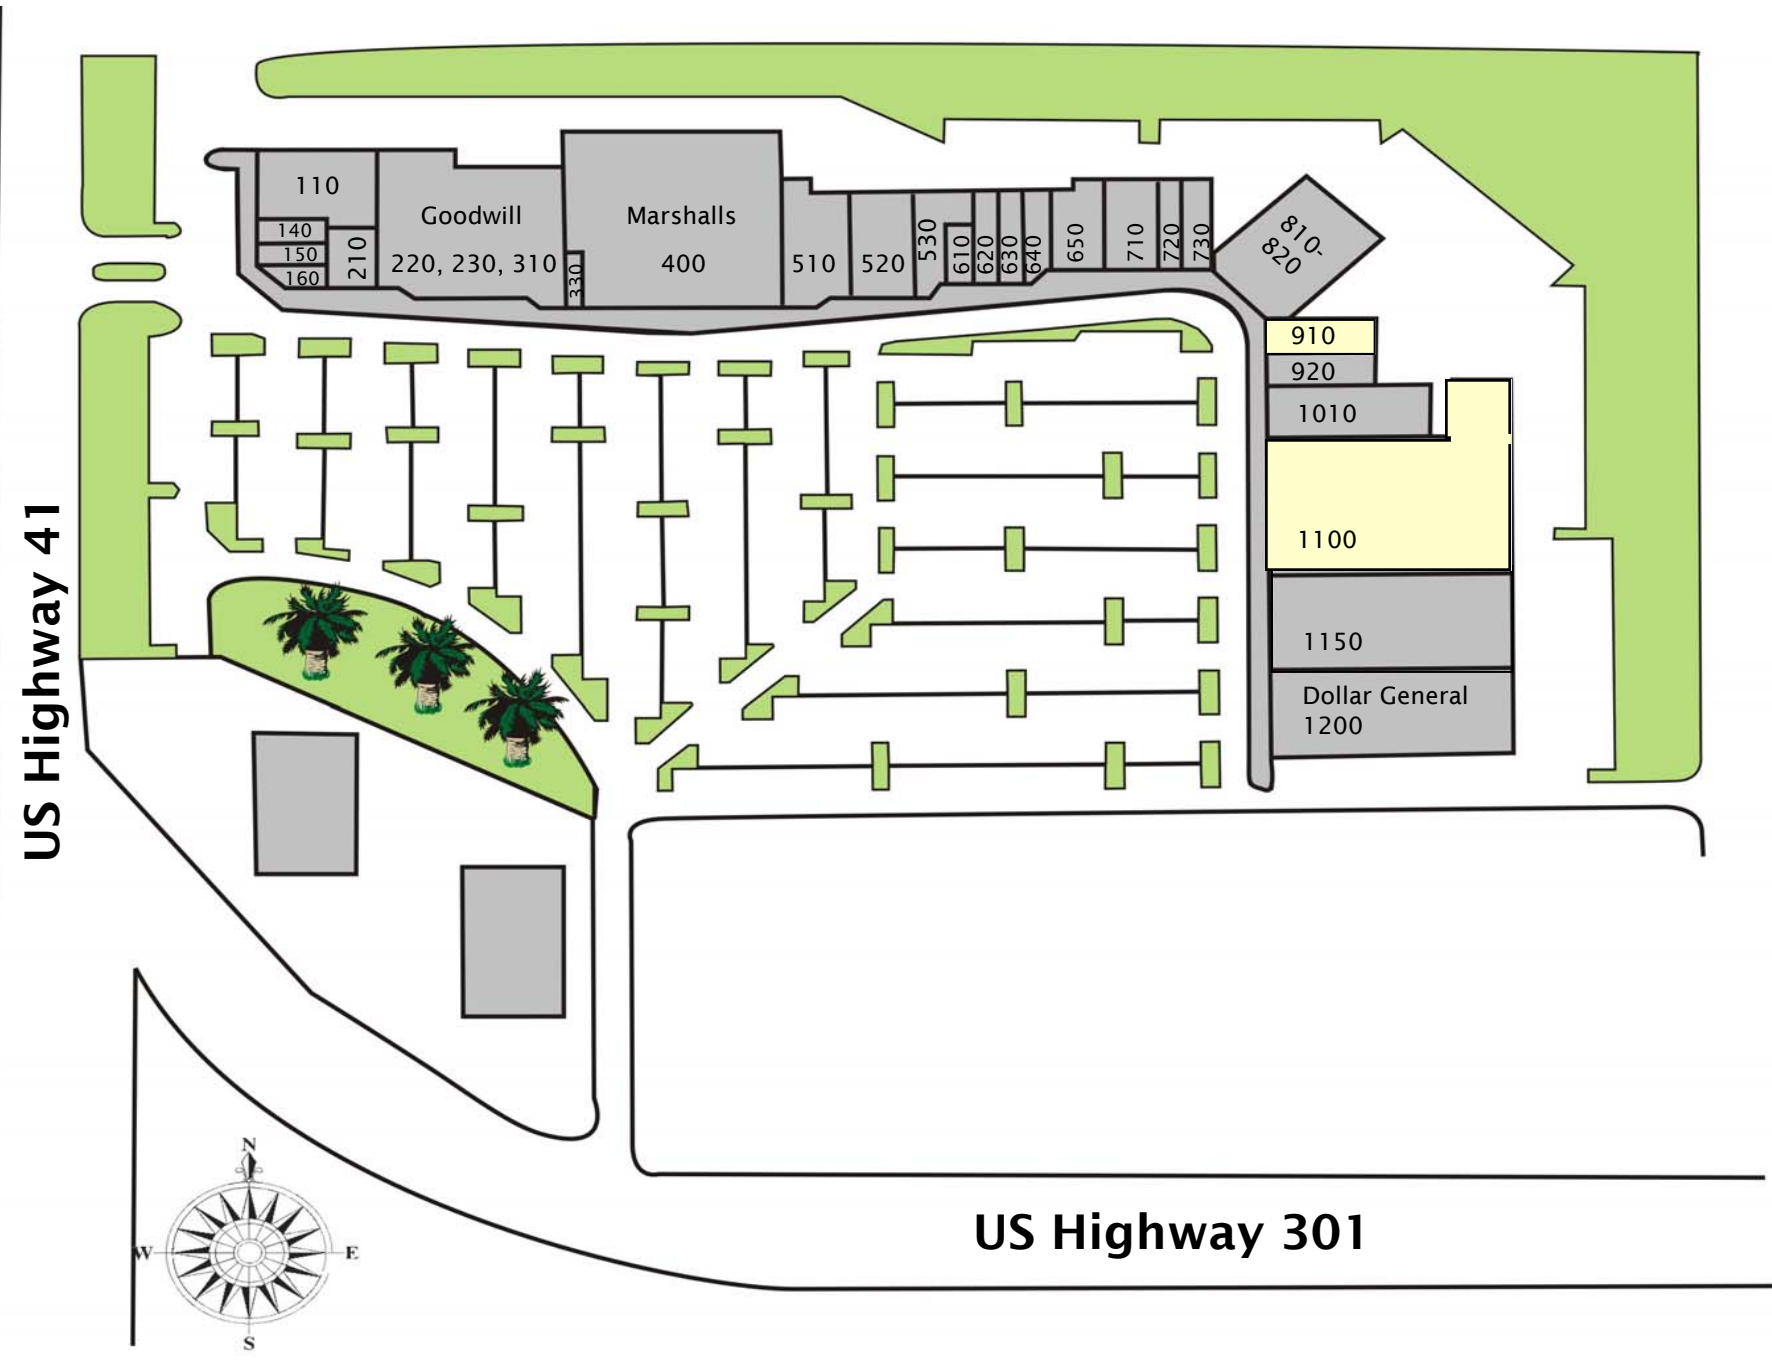

# Desoto Junction

3611 1st Street East, Bradenton, Florida  
150,470 Sq. Ft.

Bay	Tenant	Sq. Ft.
110	Domo Japanese Steakhouse	5,100
160	Amscot Holdings, Inc.	2,800
210	Pizza Hut of America, Inc.	1,500
220, 230, 310	Goodwill Industries	17,300
330	Merle Norman	650
400	Marshalls	22,500
510	Rent A Center	5,550
520	Keyboards & More	4,950
530	Orthodontic Centers of FL	2,589
610	Fancy Tanning	1,161
620	Fancy Nails	1,600
630	Avon Products	1,600
640	Desoto Vision Center	1,500
650	VFD of PA	3,000
710	Valentine & Kebartas, Inc.	6,400
810, 820	Looking Good	8,880
910	VACANT	2,400
920	Doc's Auto	2,640
1010	Division of Driver's License	5,640
1100	VACANT	24,000
1150	You Fit Gym	12,798
1200	Dollar General #6321	15,912
<b>TOTAL VACANT (sq. ft.)</b>		<b>39,198</b>